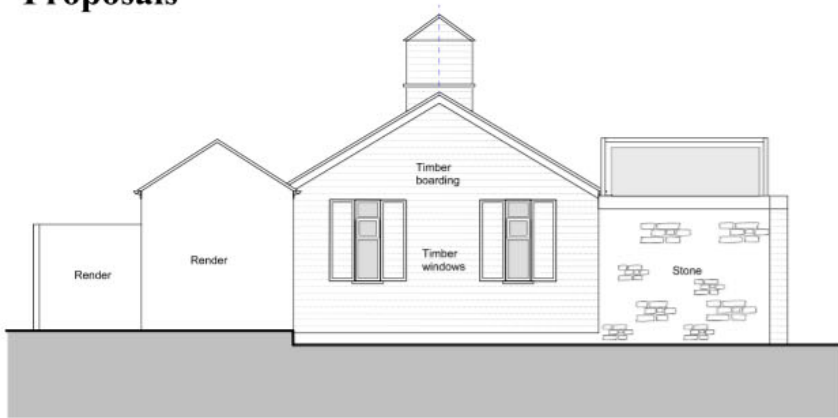

# Survey

**North East Elevation**

**South West Elevation**

**South West Elevation**

**North East Elevation**

PROJECT	PROJECT NO	
Quantock Orchard Caravan Park Crowcombe Taunton Somerset TA4 4AW	202	
CLIENT		
Mr Buckland		
DRAWING TITLE	SCALE	
Survey Elevations	1:100	
DRAWING NO	REVISION	DATE
003	( )	March 2021

# Proposals

North East Elevation

South West Elevation

South West Elevation

North East Elevation

PROJECT		PROJECT NO
Quantock Orchard Caravan Park Crowcombe Taunton Somerset TA4 4AW		202
CLIENT		
Mr Buckland		
DRAWING TITLE		SCALE
Survey Plans (Clubhouse)		1:100
DRAWING NO	REVISION	DATE
001	( )	March 2021