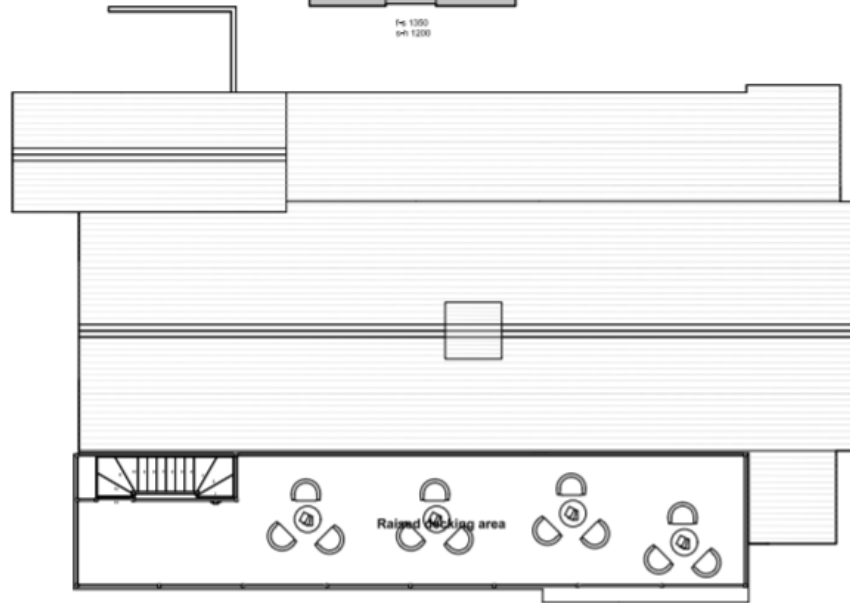

PROJECT	PROJECT NO	
Quantock Orchard Caravan Park Crowcombe Taunton Somerset TA4 4AW	202	
CLIENT		
Mr Buckland		
DRAWING TITLE	SCALE	
Proposal Plans Clubhouse	1:100	
DRAWING NO	REVISION	DATE
002	( )	March 2021