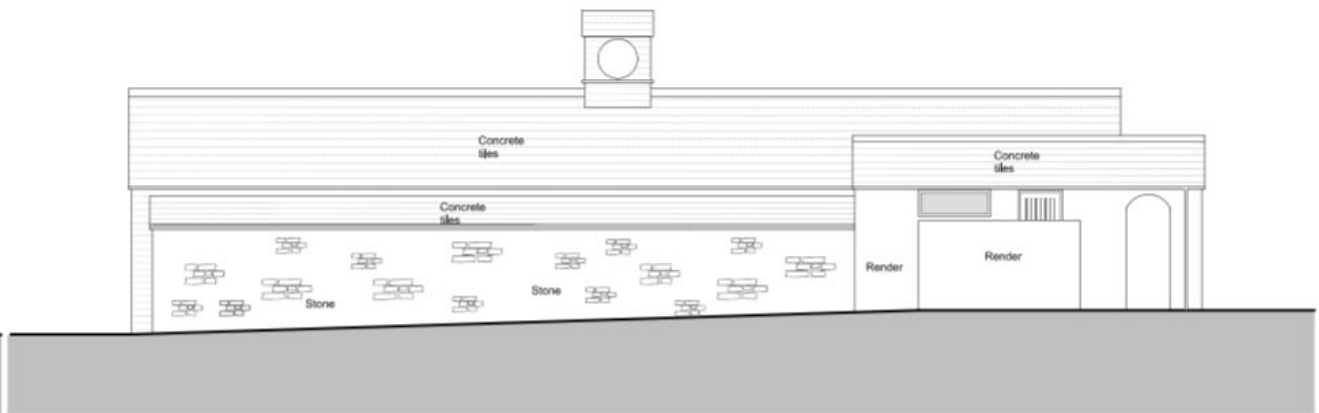

# Survey

**North East Elevation**

**South West Elevation**

**South West Elevation**

**North East Elevation**

PROJECT	PROJECT NO	
Quantock Orchard Caravan Park Crowcombe Taunton Somerset TA4 4AW	202	
CLIENT		
Mr Buckland		
DRAWING TITLE	SCALE	
Survey Elevations	1:100	
DRAWING NO	REVISION	DATE
003	( )	March 2021

# Proposals

North East Elevation

South West Elevation

South West Elevation

North East Elevation

PROJECT		PROJECT NO
Quantock Orchard Caravan Park Crowcombe Taunton Somerset TA4 4AW		202
CLIENT		
Mr Buckland		
DRAWING TITLE		SCALE
Survey Plans (Clubhouse)		1:100
DRAWING NO	REVISION	DATE
001	( )	March 2021