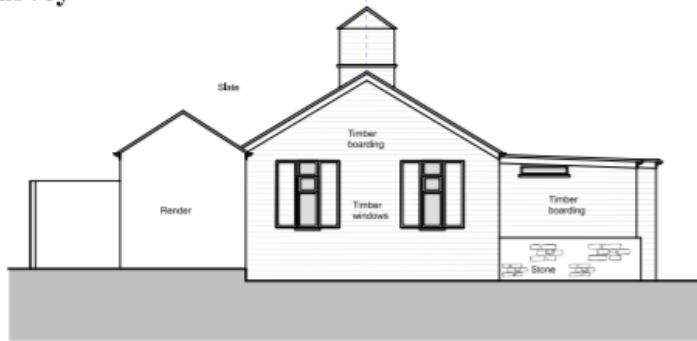

**Proposed Site Plan**

Rev E, Tree survey added, 03/08/2021

PROJECT	PROJECT NO	
Quantock Orchard Caravan Park Crowcombe Taunton Somerset TA4 4AW	202	
CLIENT		
Mr Buckland		
DRAWING TITLE	SCALE	
Proposal Site Plan	1:1250	
DRAWING NO	REVISION	DATE
007	( E )	March 2021

# Survey

**North East Elevation**

**South West Elevation**

**South West Elevation**

**North East Elevation**

PROJECT	PROJECT NO	
Quantock Orchard Caravan Park Crowcombe Taunton Somerset TA4 4AW	202	
CLIENT		
Mr Buckland		
DRAWING TITLE	SCALE	
Survey Elevations	1:100	
DRAWING NO	REVISION	DATE
003	( )	March 2021

# Proposals

North East Elevation

South West Elevation

South West Elevation

North East Elevation

PROJECT		PROJECT NO
Quantock Orchard Caravan Park Crowcombe Taunton Somerset TA4 4AW		202
CLIENT		
Mr Buckland		
DRAWING TITLE		SCALE
Survey Plans (Clubhouse)		1:100
DRAWING NO	REVISION	DATE
001	( )	March 2021