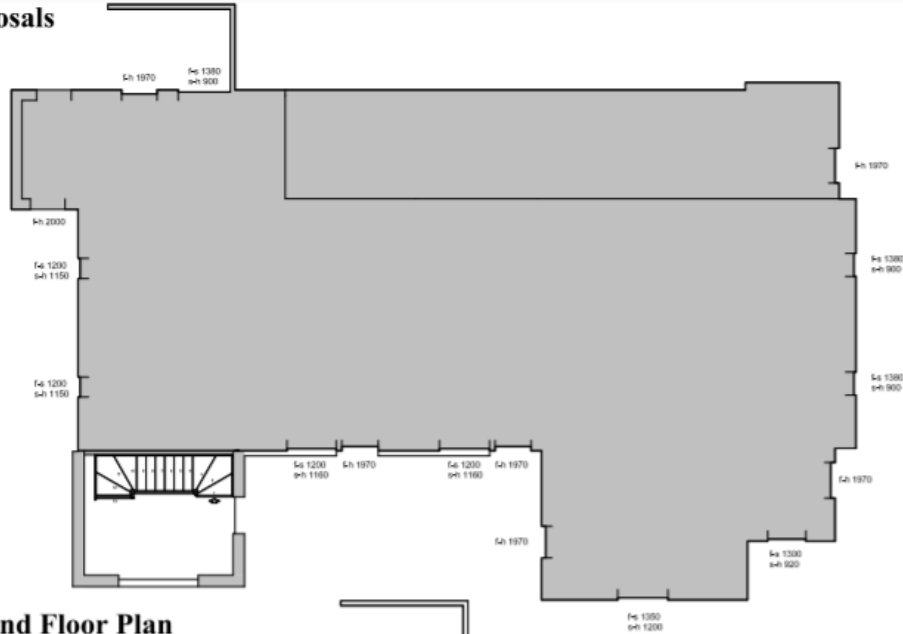

Proposals

Ground Floor Plan