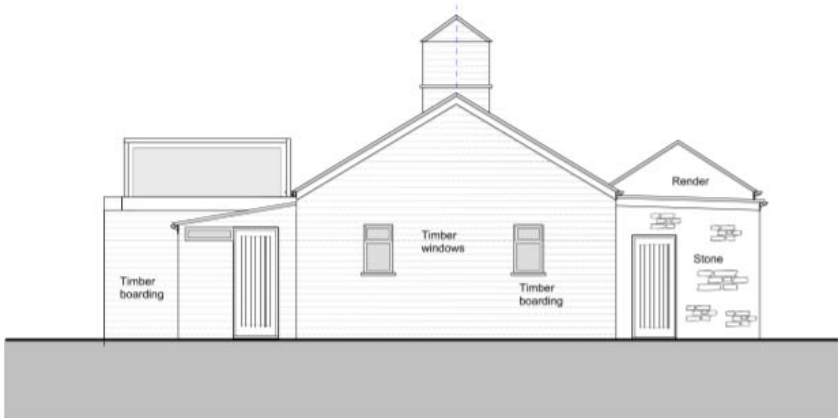

# Survey

**North East Elevation**

**South West Elevation**

**South West Elevation**

**North East Elevation**

PROJECT	PROJECT NO	
Quantock Orchard Caravan Park Crowcombe Taunton Somerset TA4 4AW	202	
CLIENT		
Mr Buckland		
DRAWING TITLE	SCALE	
Survey Elevations	1:100	
DRAWING NO	REVISION	DATE
003	( )	March 2021

# Proposals

North East Elevation

South West Elevation

South West Elevation

North East Elevation

PROJECT		PROJECT NO
Quantock Orchard Caravan Park Crowcombe Taunton Somerset TA4 4AW		202
CLIENT		
Mr Buckland		
DRAWING TITLE		SCALE
Survey Plans (Clubhouse)		1:100
DRAWING NO	REVISION	DATE
001	( )	March 2021