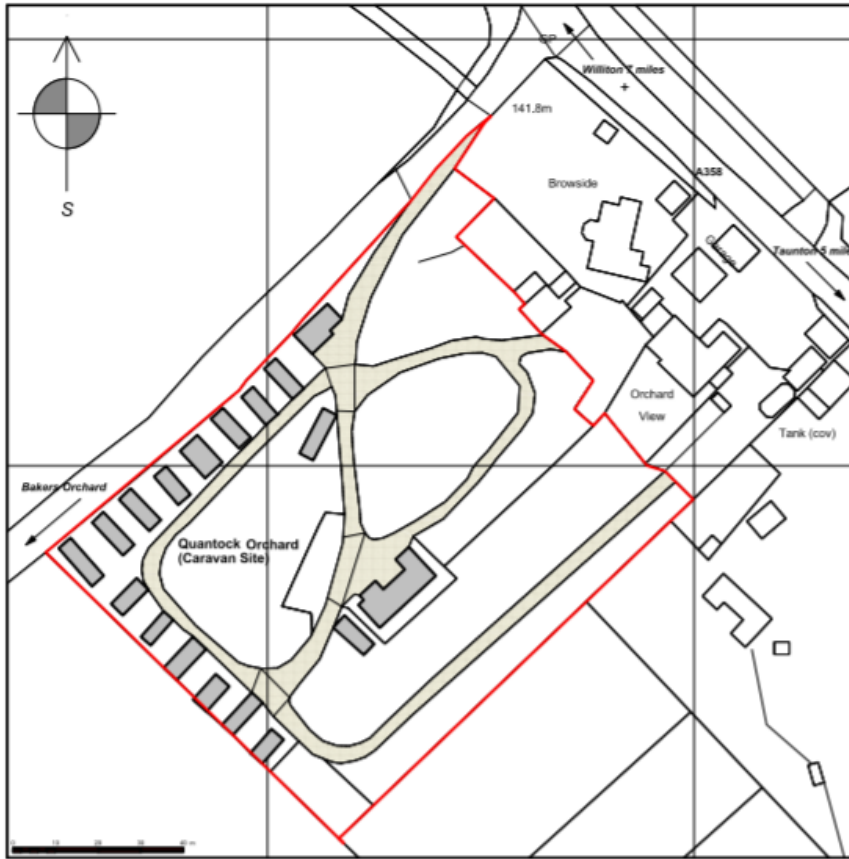

3/07/21/007

Erection of a first floor balcony extension to clubhouse with siting of additional 34 No. static caravan pitches and changes to internal road layout at Quantock Orchard Caravan Park, Crowcombe

**Location Plan & Site Survey 1:1250**

PROJECT		PROJECT NO
Quantock Orchard Caravan Park Crowcombe Taunton Somerset TA4 4AW		202
CLIENT		
Mr Buckland		
DRAWING TITLE		SCALE
Survey (Site) & Location Plan		1:1250
DRAWING NO	REVISION	DATE
005	( )	March 2021

**Proposed Site Plan**

Rev E, Tree survey added, 03/08/2021

PROJECT	PROJECT NO	
Quantock Orchard Caravan Park Crowcombe Taunton Somerset TA4 4AW	202	
CLIENT		
Mr Buckland		
DRAWING TITLE	SCALE	
Proposal Site Plan	1:1250	
DRAWING NO	REVISION	DATE
007	( E )	March 2021

# Survey

**North East Elevation**

**South West Elevation**

**South West Elevation**

**North East Elevation**

PROJECT	PROJECT NO	
Quantock Orchard Caravan Park Crowcombe Taunton Somerset TA4 4AW	202	
CLIENT		
Mr Buckland		
DRAWING TITLE	SCALE	
Survey Elevations	1:100	
DRAWING NO	REVISION	DATE
003	( )	March 2021