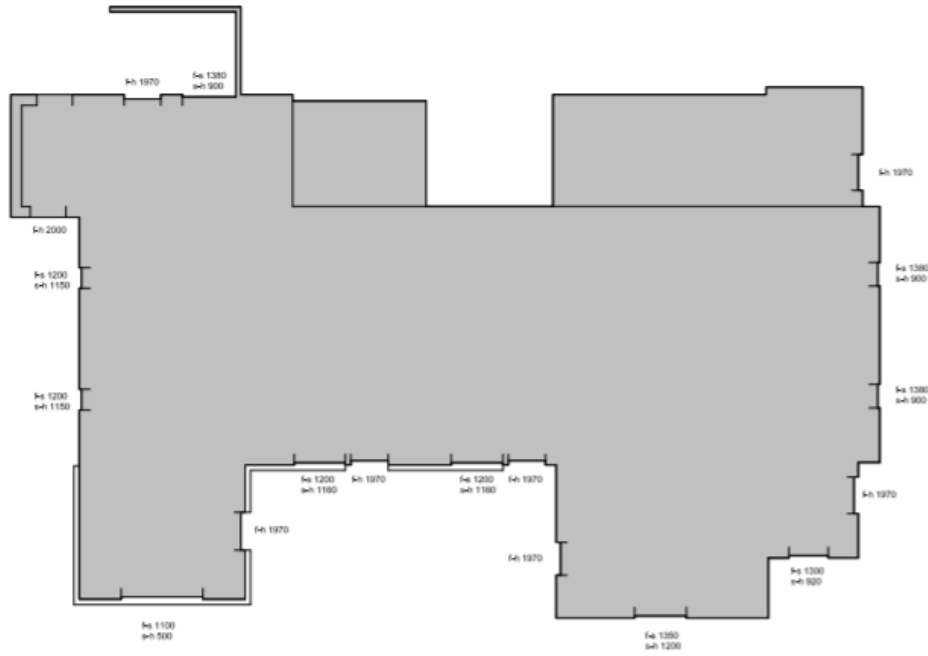

# Survey

**North East Elevation**

**South West Elevation**

**South West Elevation**

**North East Elevation**

PROJECT	PROJECT NO	
Quantock Orchard Caravan Park Crowcombe Taunton Somerset TA4 4AW	202	
CLIENT		
Mr Buckland		
DRAWING TITLE	SCALE	
Survey Elevations	1:100	
DRAWING NO	REVISION	DATE
003	( )	March 2021

# Proposals

North East Elevation

South West Elevation

South West Elevation

North East Elevation

PROJECT		PROJECT NO
Quantock Orchard Caravan Park Crowcombe Taunton Somerset TA4 4AW		202
CLIENT		
Mr Buckland		
DRAWING TITLE		SCALE
Survey Plans (Clubhouse)		1:100
DRAWING NO	REVISION	DATE
001	( )	March 2021